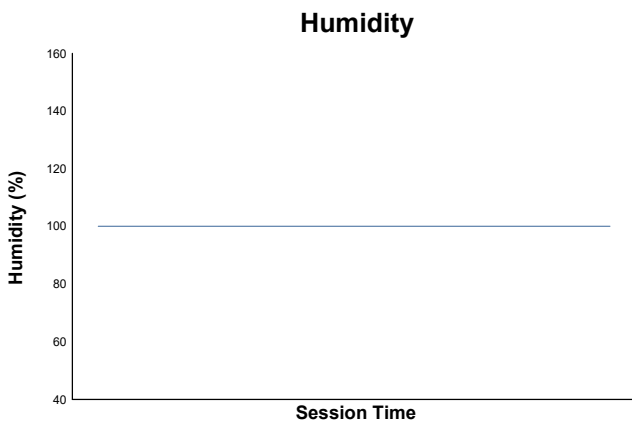

SPA EURO RACE
ALPINE ELF CUP SERIES
Qualifying 1

Weather Report

Track Status: **WET**