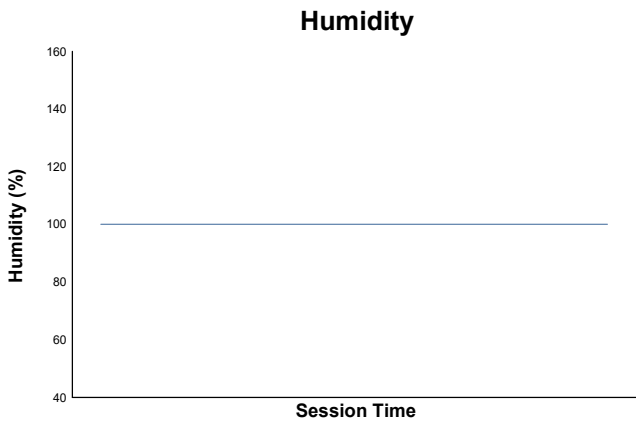

SPA EURO RACE
ALPINE ELF CUP SERIES
Qualifying 2

Weather Report

Track Status: **WET**