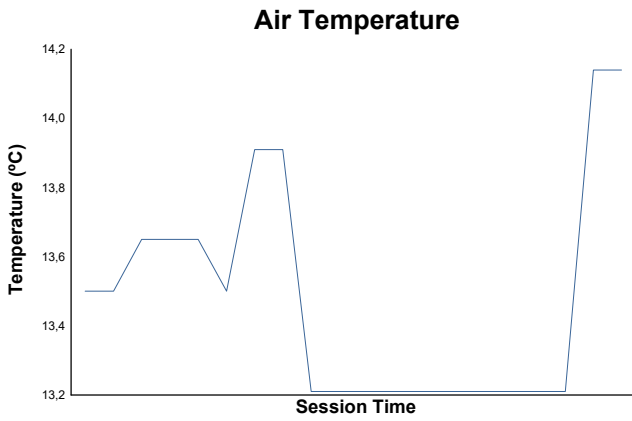

SPA EURO RACE
ALPINE ELF CUP SERIES
Race 2

Weather Report

Track Status: **DRY**