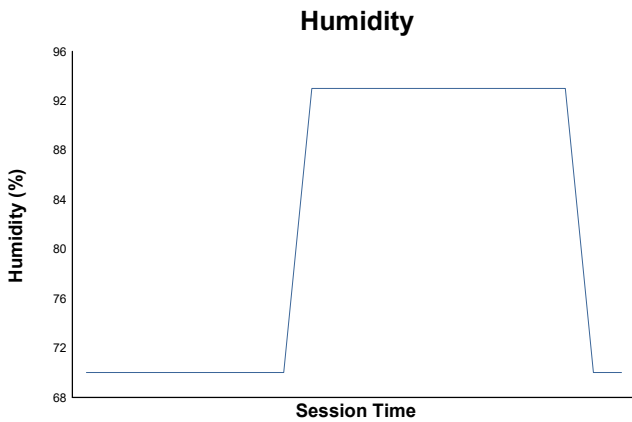

SPA EURO RACE
ALPINE ELF CUP SERIES
Race 2

Weather Report

Track Status: **DRY**