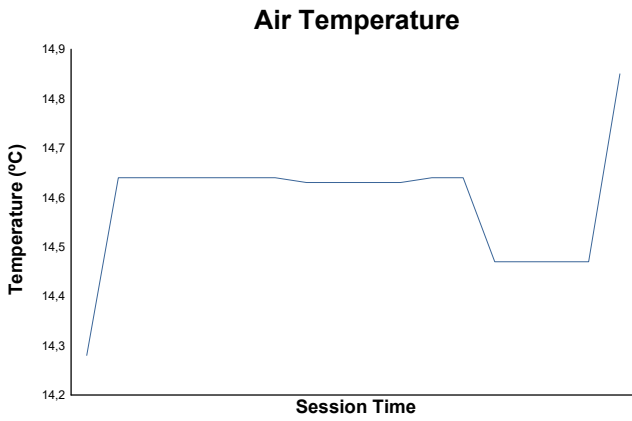

SPA EURO RACE

FORD FIESTA SPRINT CUP NL+BE / MAZDA MX5 TROPH' Race 2

Weather Report

Track Status: **DRY**