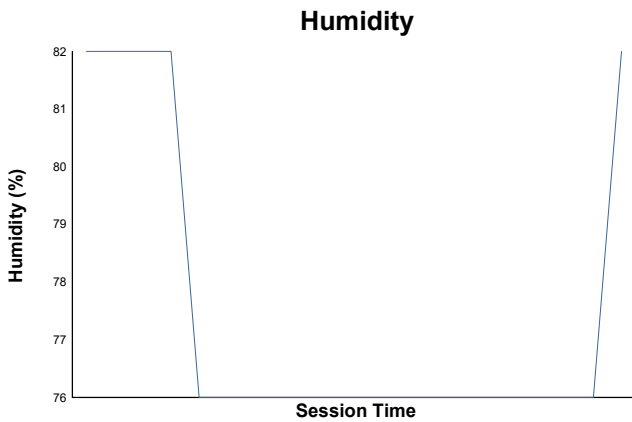

SPA EURO RACE
SUPERCAR CHALLENGE / GT & PROTOTYPE CHALLENGE
Free Practice 2

Weather Report

Track Status: **WET**